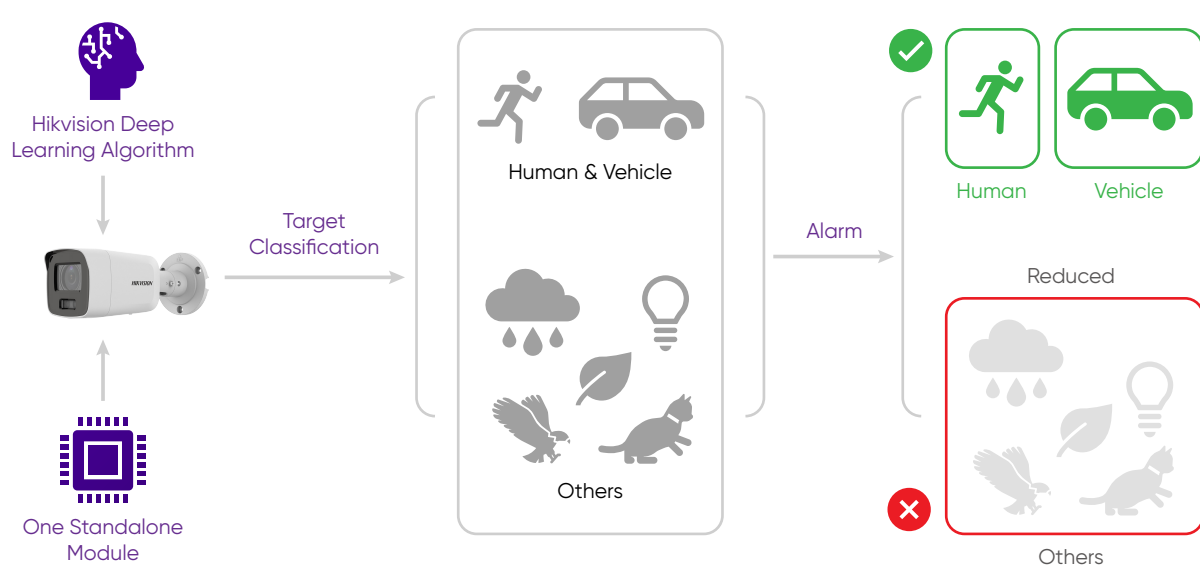

# New Pro Series

Experience around-the-clock colourful imaging, now in **4K**

- Advanced Hardware**
  - F1.0 super large aperture
  - 1/1.2" advanced sensor
- Pioneering Technology**
  - 3D Colour technology delivers precise colour rendition to produce accurate, full-colour images.
  - 130 dB WDR
- Reliable Quality**
  - Active alignment technology used in the production of ultra-high definition ColorVu products ensures outstanding quality in every camera.

## 24/7 Colourful Imaging

4K / 8 MP ColorVu

2 MP ColorVu

4K / 8 MP ColorVu

2 MP ColorVu

## AcuSense Technology

AcuSense technology can capture human or vehicle targets with vivid details, providing increased security no matter the time of day or night.

### 3 built-in audio broadcasts

- 1 Siren
- 2 "Warning, this is a restricted area, please keep away!"
- 3 "Attention please, this area is under surveillance!"