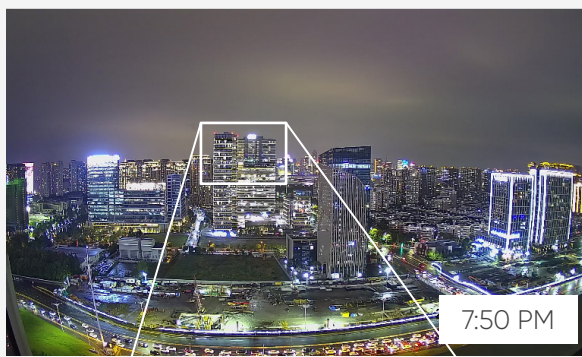

2 MP ColorVu